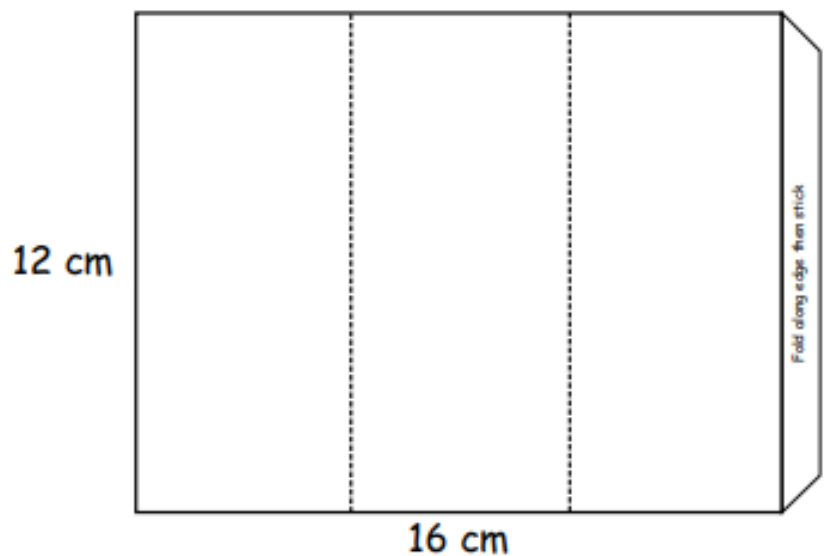

Scale templates for pipes

These sizes are an approximate guide, and actual sizes required will vary with the balloons used.

Scale template for a cylinder-shaped pipe

Scale template for a prism-shaped pipe

Scale template for a cuboid-shaped pipe